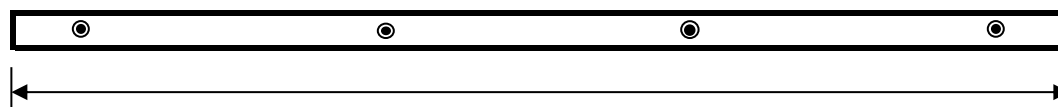

WELEX B.V.

Heicopperweg 38a
4128 LP Lexmond
Nederland

Tel. : (+31) 0347 34 12 15
Fax : (+31) 0347 34 23 63
Mail : welex@welex.nl
Website : www.welex.nl

Mat Type 415 with sonken bolts

Dimensions 400 x 100 x 15 Cm
Bolts in the middel 2x M20
bolts on the ends 2x M24
Wood Ekki/Dabema

Houtspecificaties								
1	2	3	4	5	6	7	8	9

Name	Other name	Botanic name	Volume mass in kg/m ³	Elasticity module in N/mm ²	Flexibility strength in N/mm ²	pressure strength in N/mm ²	Slide-strength in N/mm ²	durability class
Azobé	Ekki	Lophira alata Banks ex	1060	17000	180	95	14	I
Dabema			688	12000	104	56	15	I/II