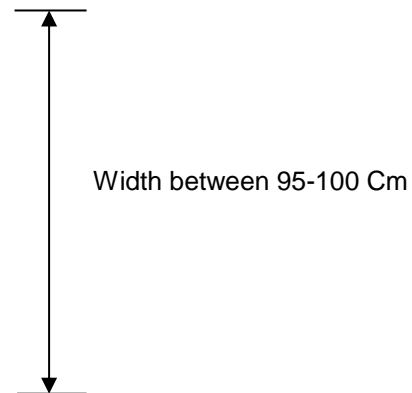

WELEX B.V.

Heicopperweg 38a
4128 LP Lexmond
Nederland

Tel. : (+31) 0347 34 12 15
Fax : (+31) 0347 34 23 63
Mail : welex@welex.nl
Website : www.welex.nl

Mat Type 415 with sonken bolts

Dimensions 400 x 100 x 15 Cm
Bolts in the middel 2x M20
bolts on the ends 2x M24
Wood Ekki/Dabema

Houtspecificaties								
1	2	3	4	5	6	7	8	9

Name	Other name	Botanic name	Volume mass in kg/m ³	Elasticity module in N/mm ²	Flexibility strength in N/mm ²	pressure strength in N/mm ²	Slide-strength in N/mm ²	durability class
Azobé	Ekki	Lophira alata Banks ex	1060	17000	180	95	14	I
Dabema			688	12000	104	56	15	I/II